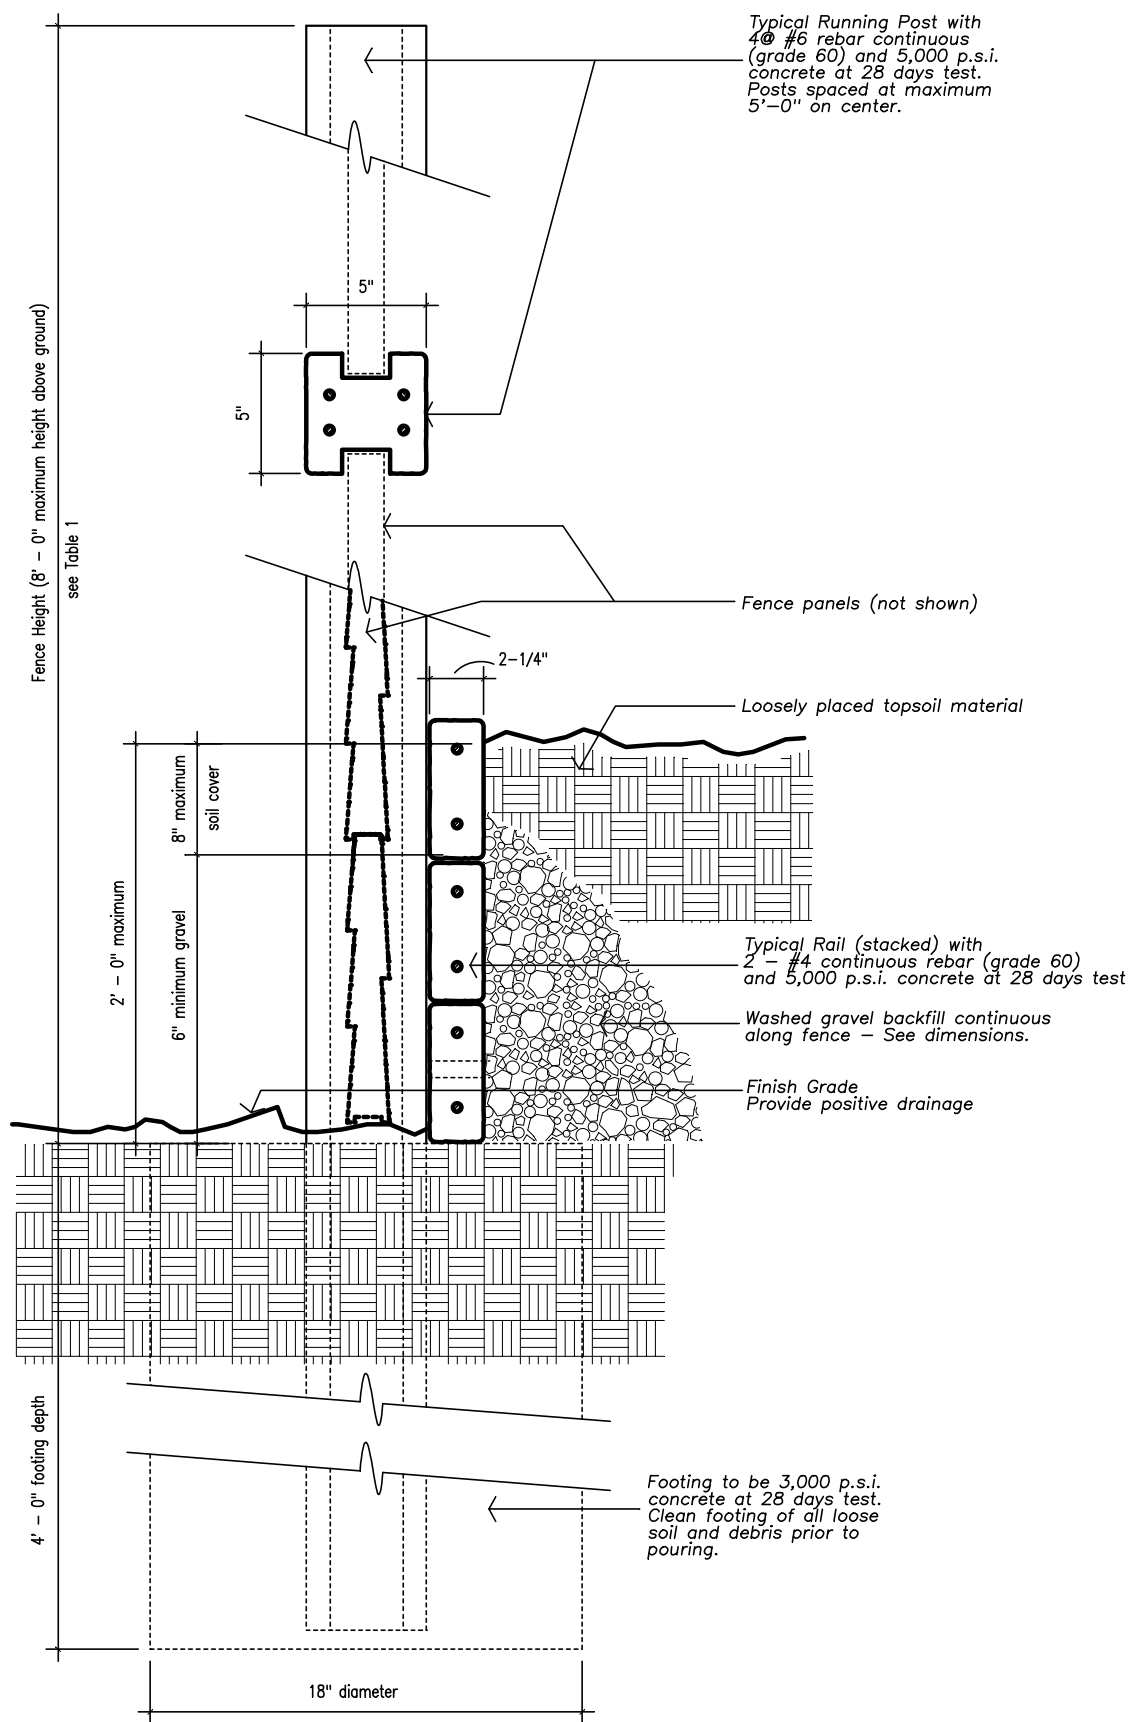

FENCECRETE AMERICA, INC.

manufacturers of precast concrete fencing and masonry wall systems
15089 tradesmen drive san antonio, texas 78249 210-492-7911 800-229-7811 www.fencecrete.com

Typical Planter Detail

scale: 1-1/2" = 1'-0"

Typical Planter Detail

We reserve the right to alter the design or specifications without incurring any obligation, all rights reserved.
Fencecrete America, Inc.