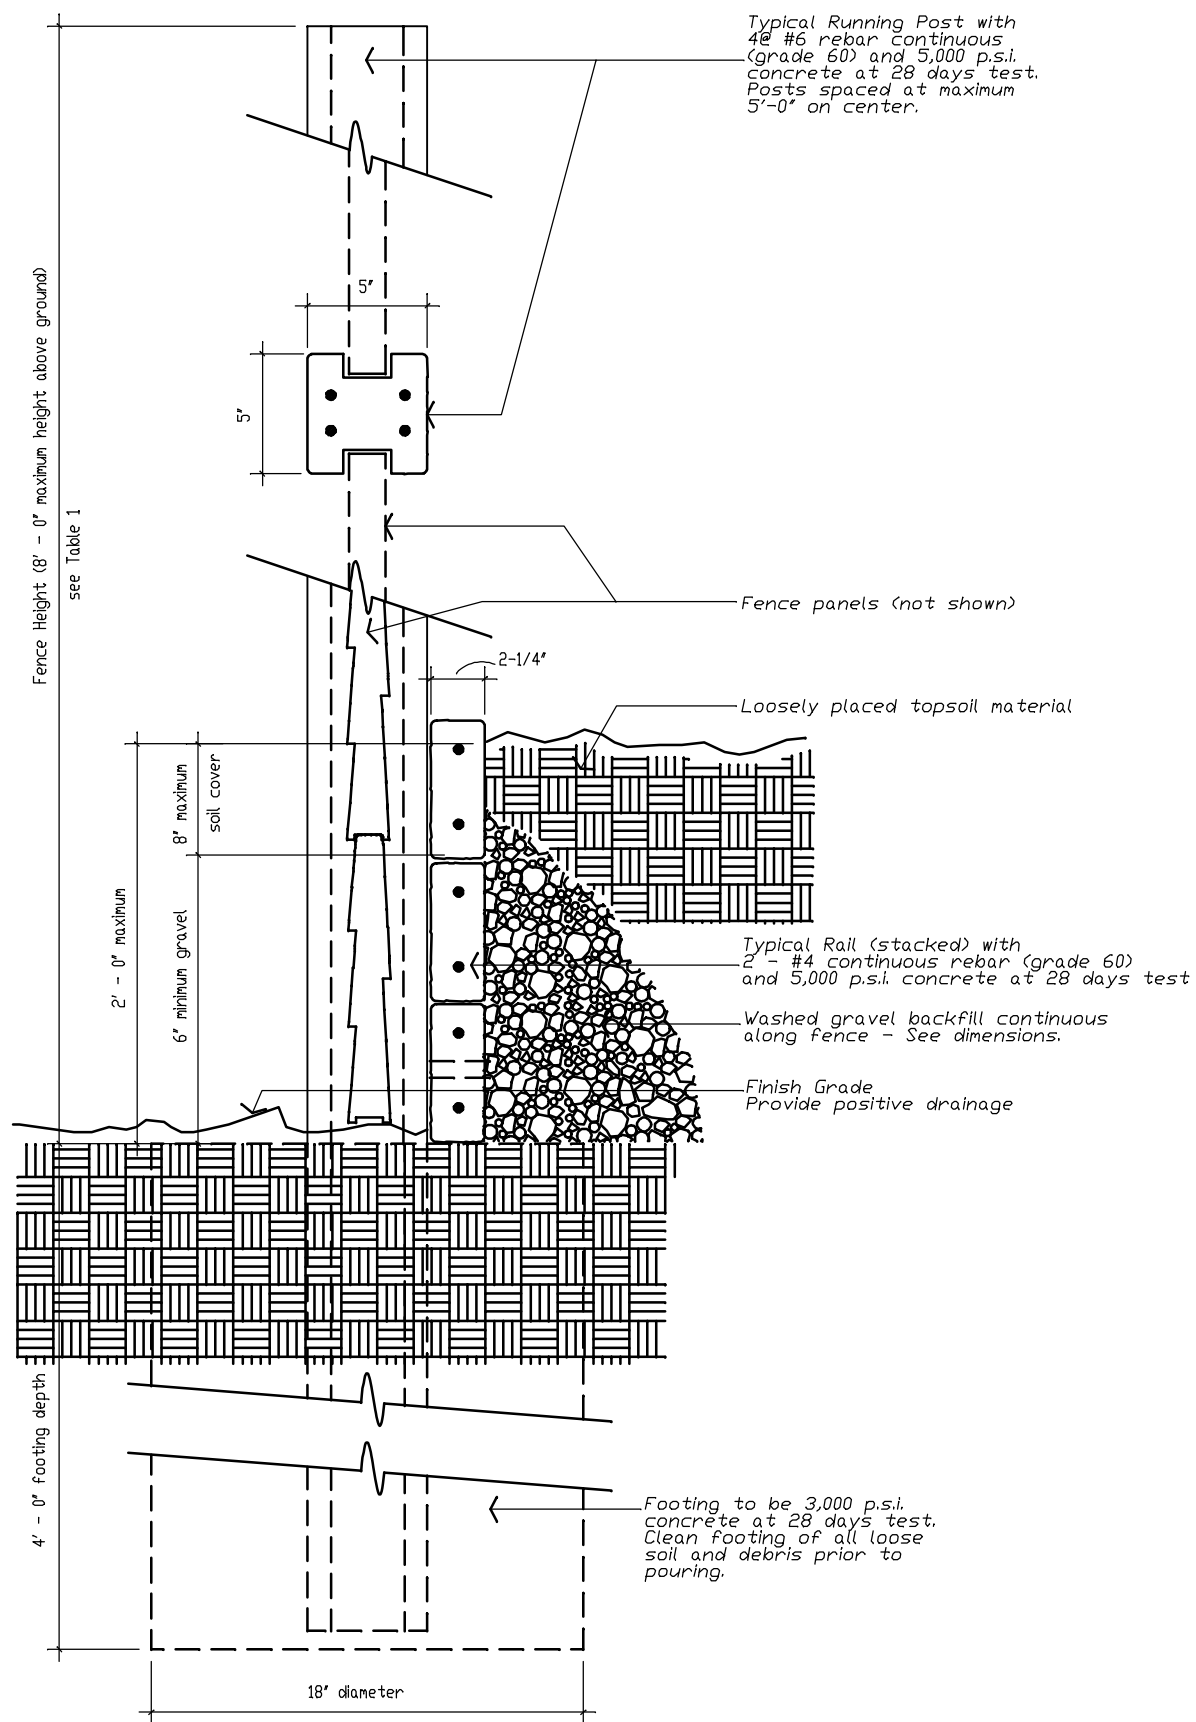

FENCECRETE AMERICA, LTD.
manufacturers of precast concrete fencing and masonry wall systems
15089 tradesmen drive san antonio, texas 78249 210-492-7911 800-229-7811 www.fencecrete.com

Typical Planter Detail

scale: 1-1/2" = 1'-0"

Typical Planter Detail

We reserve the right to alter the design or specifications without incurring any obligation, all rights reserved.
Fencecrete America, Limited